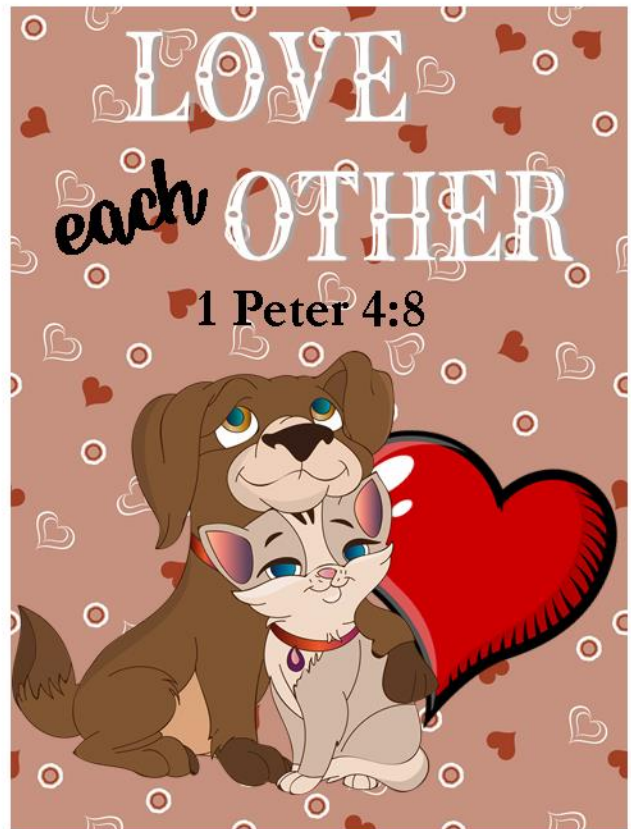

GOD
is **LOVE**
1 John 4:8

A cartoon illustration of a young girl with blonde hair tied in a ponytail with a large blue bow. She is sitting cross-legged and reading an open book. Behind her is a large, stylized red heart. The background is a light brown color with a pattern of small white hearts and red dots.

LOVE
is **KIND**
1 Corinthians 13:4

A cartoon illustration of a young girl with blonde hair in pigtails, wearing a purple dress and blue shoes. She is jumping rope. Behind her is a large, stylized red heart. The background is a light brown color with a pattern of small white hearts and red dots.

LOVE
one **ANOTHER**
1 John 4:7

A cartoon illustration of a young boy with blonde hair, wearing a green shirt and purple shorts, sitting on the floor and playing with a grey dog. The dog is wearing a red heart on its collar. There are several red hearts floating around them. The background is a light brown color with a pattern of small white hearts and red dots.

LOVE
is PATIENT
1 Corinthians 13:4

A cartoon illustration of a grey hippopotamus sitting and holding a yellow rectangular sign with a black border. The hippo is also holding a small red heart in its right hand. Behind the hippo is a large, stylized red heart with a black outline. The background is a light brown color with a pattern of small white hearts and red hearts.