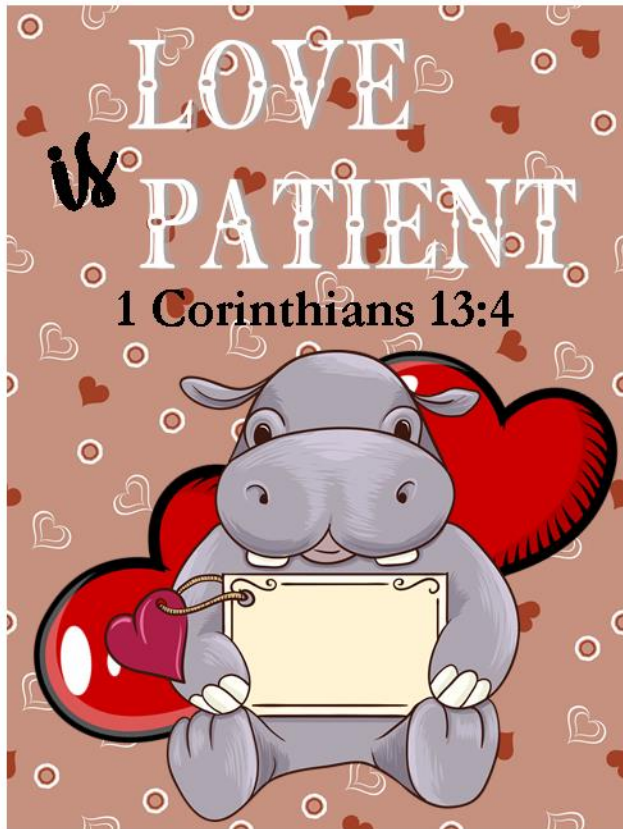

GOD
is **LOVE**
1 John 4:8

A cartoon illustration of a young girl with blonde hair tied in a ponytail with a large blue bow. She is sitting cross-legged and reading an open book. Behind her is a large, stylized red heart. The background is a light brown color with a pattern of small white hearts and red dots.

LOVE
is **KIND**
1 Corinthians 13:4

A cartoon illustration of a young girl with blonde hair in pigtails, wearing a purple dress and blue shoes. She is jumping rope. Behind her is a large, stylized red heart. The background is a light brown color with a pattern of small white hearts and red dots.

LOVE
one **ANOTHER**
1 John 4:7

A cartoon illustration of a young boy with blonde hair, wearing a green shirt and purple shorts, sitting on the floor and playing with a grey dog. The dog is wearing a red heart on its collar. There are several red hearts floating around them. The background is a light brown color with a pattern of small white hearts and red dots.

LOVE
is PATIENT
1 Corinthians 13:4

A cartoon illustration of a grey hippopotamus sitting and holding a yellow rectangular sign with a black border. The hippo is also holding a small red heart in its right hand. Behind the hippo is a large, stylized red heart with a black outline. The background is a light brown color with a pattern of small white hearts and red hearts.