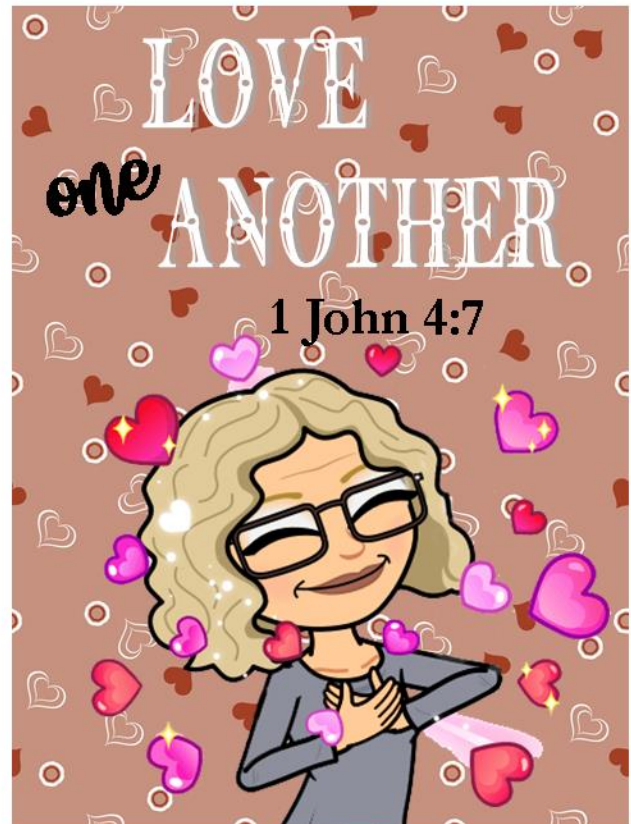

GOD
is **LOVE**
1 John 4:8

A cartoon illustration of a young girl with blonde hair tied in a ponytail with a large blue bow. She is sitting cross-legged and reading an open book. Behind her is a large, stylized red heart. The background is a light brown color with a pattern of small white hearts and red dots.

LOVE
never **FAILS**
1 Corinthians 13:8

A cartoon illustration of a young boy with curly brown hair, wearing a green shirt and blue shorts. He is sitting and playing a yellow drum with two mallets. Behind him is a large, stylized red heart. The background is a light brown color with a pattern of small white hearts and red dots.

LOVE
is **KIND**
1 Corinthians 13:4

A cartoon illustration of a young girl with blonde hair in pigtails, wearing a purple dress and blue shoes. She is jumping rope. Behind her is a large, stylized red heart. The background is a light brown color with a pattern of small white hearts and red dots.

LOVE
one **ANOTHER**
1 John 4:7

A cartoon illustration of a young boy with blonde hair, wearing a green shirt and purple shorts, sitting on the floor and playing with a grey dog. The dog is wearing a red heart on its collar. There are several red hearts floating around them. The background is a light brown color with a pattern of small white hearts and red dots.