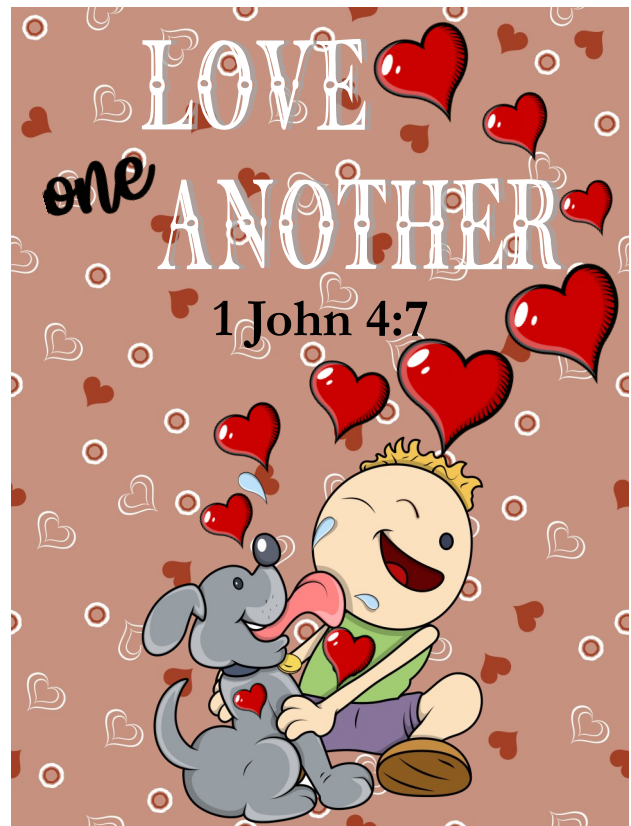

GOD
is **LOVE**
1 John 4:8

A cartoon illustration of a young girl with blonde hair tied in a ponytail with a large blue bow. She is sitting cross-legged and reading an open book. Behind her is a large, stylized red heart. The background is a light brown color with a pattern of small white hearts and red dots.

LOVE
never **FAILS**
1 Corinthians 13:8

A cartoon illustration of a young boy with curly brown hair, wearing a green shirt and blue shorts. He is sitting and playing a yellow drum with two mallets. Behind him is a large, stylized red heart. The background is a light brown color with a pattern of small white hearts and red dots.

LOVE
is **KIND**
1 Corinthians 13:4

A cartoon illustration of a young girl with blonde hair in pigtails, wearing a purple dress and blue shoes. She is jumping rope. Behind her is a large, stylized red heart. The background is a light brown color with a pattern of small white hearts and red dots.

LOVE
one **ANOTHER**
1 John 4:7

A cartoon illustration of a young boy with blonde hair, wearing a green shirt and purple shorts, sitting on the floor and playing with a grey dog. The dog is wearing a red heart on its collar. There are several red hearts floating around them. The background is a light brown color with a pattern of small white hearts and red dots.