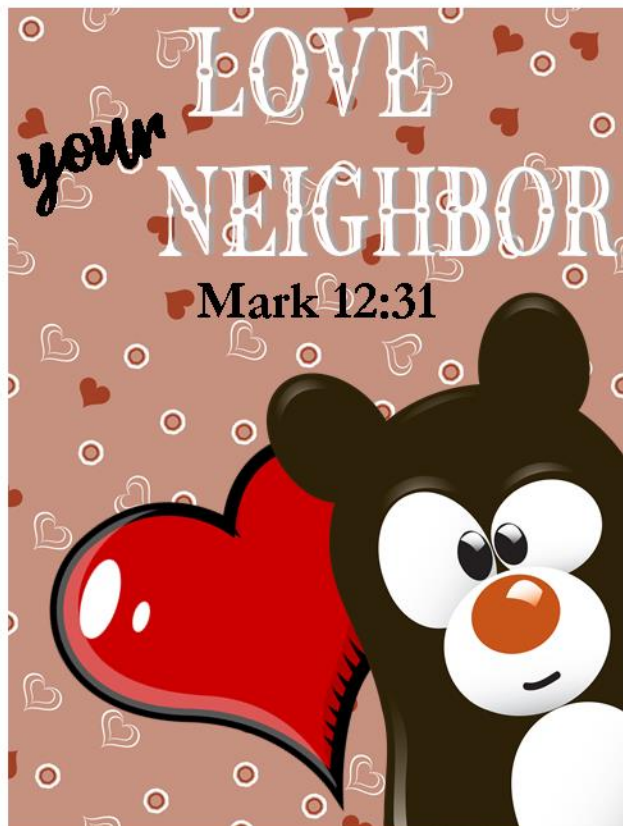

GOD
is **LOVE**
1 John 4:8

A cartoon illustration of a young girl with blonde hair tied in a ponytail with a large blue bow. She is sitting cross-legged and reading an open book. Behind her is a large, stylized red heart. The background is a light brown color with a pattern of small white hearts and red dots.

LOVE
is **KIND**
1 Corinthians 13:4

A cartoon illustration of a young girl with blonde hair in pigtails, wearing a purple dress and blue shoes. She is jumping rope. Behind her is a large, stylized red heart. The background is a light brown color with a pattern of small white hearts and red dots.

LOVE
one **ANOTHER**
1 John 4:7

A cartoon illustration of a young boy with blonde hair, wearing a green shirt and purple shorts, sitting on the floor and playing with a grey dog. The dog is wearing a red heart on its collar. There are several red hearts floating around them. The background is a light brown color with a pattern of small white hearts and red dots.

LOVE
is PATIENT
1 Corinthians 13:4

A cartoon illustration of a grey hippopotamus sitting and holding a yellow rectangular sign with a black border. The hippo is also holding a small red heart in its right hand. Behind the hippo is a large, stylized red heart with a black outline. The background is a light brown color with a pattern of small white hearts and red hearts.