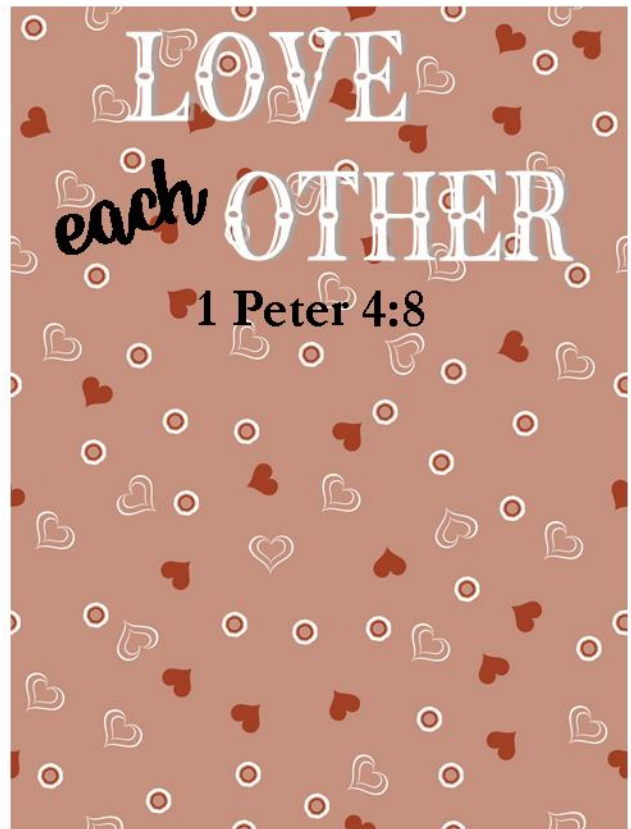

GOD
is **LOVE**
1 John 4:8

A cartoon illustration of a young girl with blonde hair tied in a ponytail with a large blue bow. She is sitting cross-legged and reading an open book. Behind her is a large, stylized red heart. The background is a light brown color with a pattern of small white hearts and red dots.

LOVE
never **FAILS**
1 Corinthians 13:8

A cartoon illustration of a young boy with curly brown hair, wearing a green shirt and blue shorts. He is sitting and playing a yellow drum with two mallets. Behind him is a large, stylized red heart. The background is a light brown color with a pattern of small white hearts and red dots.

LOVE
is **KIND**
1 Corinthians 13:4

A cartoon illustration of a young girl with blonde hair in pigtails, wearing a purple dress and blue shoes. She is jumping rope. Behind her is a large, stylized red heart. The background is a light brown color with a pattern of small white hearts and red dots.

LOVE
one **ANOTHER**
1 John 4:7

A cartoon illustration of a young boy with blonde hair, wearing a green shirt and purple shorts, sitting on the floor and playing with a grey dog. The dog is wearing a red heart on its collar. There are several red hearts floating around them. The background is a light brown color with a pattern of small white hearts and red dots.